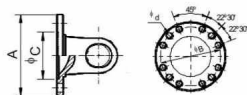

Garfo Flange SAE 1800/12x10 (57x152)G=95

SERIE SERIES	CRUZETA	REFERENCIA PART NUMBER	A	B	C	d
6055	57,0 x 152,0	6055.2.4-SC	203,0	184,2	100,0	12 x10

411 6055.2.4-SC Garfo Flange SAE 1800/12x10 (57x152)G=95